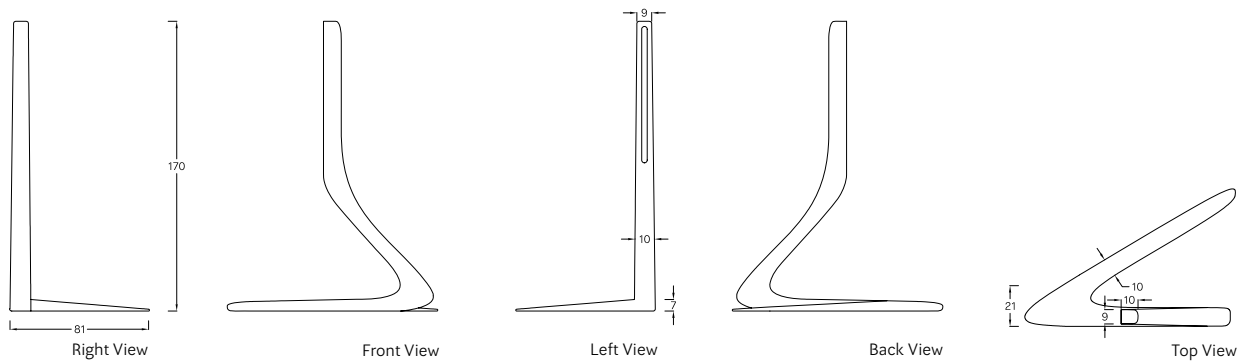

## SPECIFICATIONS / TECHNICAL PROPERTIES:

**COLLECTION:** Aliae Collection

**DESIGNER:** Constantina Tsiara

**MATERIALS & TECHNIQUES:** Hand lay up Method, Copper

**DIMENSIONS:** Length x Width x Height= 170 x 125 x 190 cm

## TECHNICAL SKETCHES: