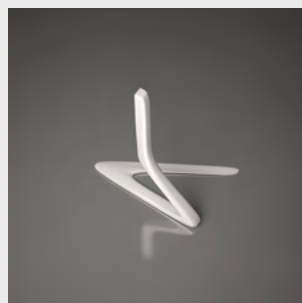

Calliste

Floor Lamp

View online: inomodesign.com/product/calliste

From Aliae Collection designed by Constantina Tsiara. Inspired by a female nymph of the Aegean island of Kalliste (now Santorini), CALLISTE is a floor lamp which creates harmony, serenity & timelessness. It reflects the blissful combination of the material and lighting, so that the sole sensation would be its fusion. Ideal for Outdoor and Indoor use. Lobby, Entrances, Guest Rooms etc.

SPECIFICATIONS / TECHNICAL PROPERTIES:

COLLECTION: Aliae Collection

DESIGNER: Constantina Tsiara

MATERIALS & TECHNIQUES: Hand lay up Method, Copper

DIMENSIONS: Length x Width x Height= 170 x 125 x 190 cm

Ideal for indoor and outdoor use.

Available in more than 300 RAL colors. Custom colours & finishes can be applied with extra charge.

TECHNICAL SKETCHES:

UPON REQUEST:

Glossy Finish

Matte Finish

Cement Finish

Rock Finish

CONTACT: Email: sales@inomodesign.com | Phone: +30 210 0108655 | Offices: Charitos 41, Kolonaki, Athens, GREECE