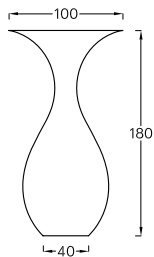

## SPECIFICATIONS / TECHNICAL PROPERTIES:

**COLLECTION:** Cycladic Myth Collection

**DESIGNER:** INOMO

**MATERIALS & TECHNIQUES:** Hand lay up Method

**DIMENSIONS:** Length x Width x Height= 100 x 100 x 180 cm

## TECHNICAL SKETCHES:

Front/Side View

Top View