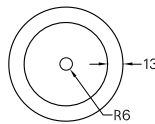

## SPECIFICATIONS / TECHNICAL PROPERTIES:

**COLLECTION:** Cycladic Myth Collection

**DESIGNER:** INOMO

**MATERIALS & TECHNIQUES:** Hand lay up Method

**DIMENSIONS:** Length x Width x Height= 100 x 100 x 180 cm

## TECHNICAL SKETCHES:

Front/Side View

Top View