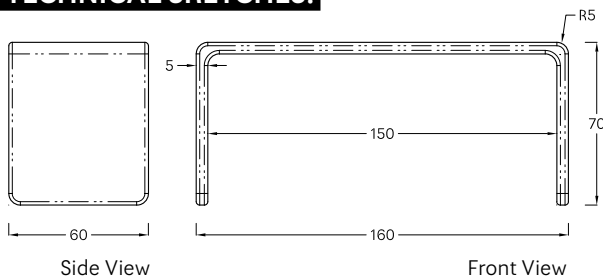

TECHNICAL SKETCHES:

UPON REQUEST:

Glossy Finish

Matte Finish

Cement Finish

Rock Finish

CONTACT: Email: sales@inomodesign.com | Phone: +30 210 0108655 | Offices: Charitos 41, Kolonaki, Athens, GREECE