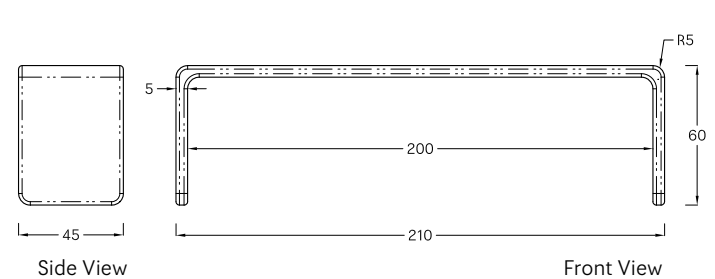

TECHNICAL SKETCHES:

UPON REQUEST:

Glossy Finish

Matte Finish

Cement Finish

Rock Finish

CONTACT: Email: sales@inomodesign.com | Phone: +30 210 0108655 | Offices: Charitos 41, Kolonaki, Athens, GREECE