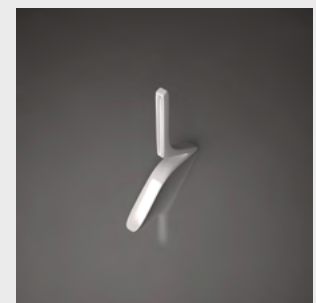

TECHNICAL SKETCHES:

UPON REQUEST:

Glossy Finish

Matte Finish

Cement Finish

Rock Finish

CONTACT: Email: sales@inomodesign.com | Phone: +30 210 0108655 | Offices: Charitos 41, Kolonaki, Athens, GREECE