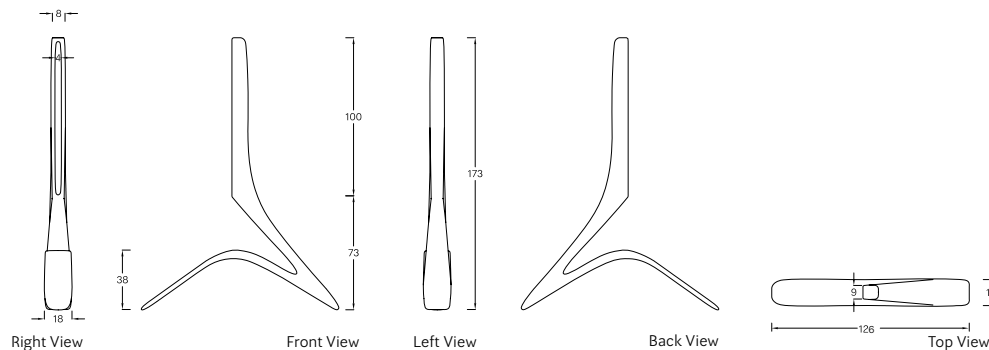

TECHNICAL SKETCHES:

UPON REQUEST:

Glossy Finish

Matte Finish

Cement Finish

Rock Finish

CONTACT: Email: sales@inomodesign.com | Phone: +30 210 0108655 | Offices: Charitos 41, Kolonaki, Athens, GREECE