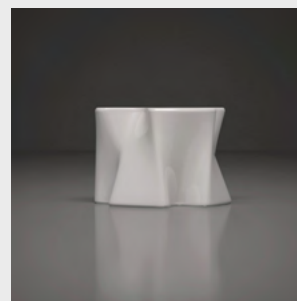

TECHNICAL SKETCHES:

UPON REQUEST:

Glossy Finish

Matte Finish

Cement Finish

Rock Finish

CONTACT: Email: sales@inomodesign.com | Phone: +30 210 0108655 | Offices: Charitos 41, Kolonaki, Athens, GREECE