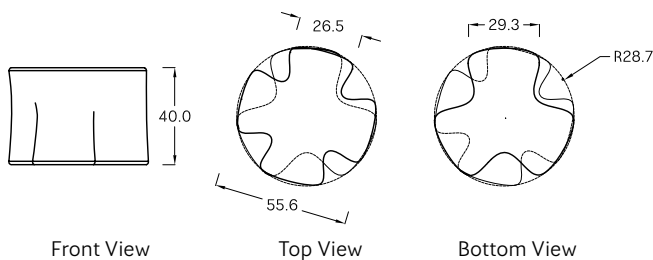

Fragments

Stool

View online: inomodesign.com/product/fragments

Inspired by the Temple of Olympian Zeus in Athens, a colossal temple whose construction began in 6th century BC in order to become the greatest temple in the ancient world.

"Fragments" is a geometric piece of furniture that rejuvenates the structure of a classic column blueprint sketch. Its sculptural abstraction celebrates the continuity of design archetypes that INOMO values. Functions both as stool and as side-table. Ideal for indoor and outdoor use.

Iron A' Design Award Winner (2016 - 2017 Period) in Furniture, Decorative Items and Homeware Design Category.

SPECIFICATIONS / TECHNICAL PROPERTIES:

COLLECTION: Modern Takes Collection

DESIGNER: Georgios Drakakis

MATERIALS & TECHNIQUES: Hand lay up Method

DIMENSIONS: Length x Width x Height= 57,3 x 57,3 x 40 cm

Ideal for indoor and outdoor use.

Available in more than 300 RAL colors. Custom colours & finishes can be applied with extra charge.

TECHNICAL SKETCHES:

UPON REQUEST:

Glossy Finish

Matte Finish

Cement Finish

Rock Finish

CONTACT: Email: sales@inomodesign.com | Phone: +30 210 0108655 | Offices: Charitos 41, Kolonaki, Athens, GREECE