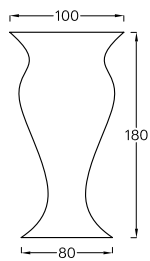

Milos

Outdoor and Indoor Vase

View online: inomodesign.com/product/milos

SPECIFICATIONS / TECHNICAL PROPERTIES:

COLLECTION: Cycladic Myth Collection

DESIGNER: INOMO

MATERIALS & TECHNIQUES: Hand lay up Method

DIMENSIONS: Length x Width x Height= 100 x 100 x 180 cm

Ideal for indoor and outdoor use.

Available in more than 300 RAL colors. Custom colours & finishes can be applied with extra charge.

TECHNICAL SKETCHES: