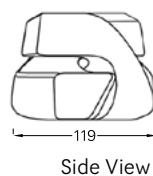

TECHNICAL SKETCHES:

UPON REQUEST:

Glossy Finish

Matte Finish

Cement Finish

Rock Finish

CONTACT: Email: sales@inomodesign.com | Phone: +30 210 0108655 | Offices: Charitos 41, Kolonaki, Athens, GREECE