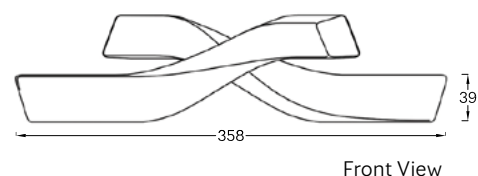

TECHNICAL SKETCHES:

UPON REQUEST:

Glossy Finish

Matte Finish

Cement Finish

Rock Finish

CONTACT: Email: sales@inomodesign.com | Phone: +30 210 0108655 | Offices: Charitos 41, Kolonaki, Athens, GREECE