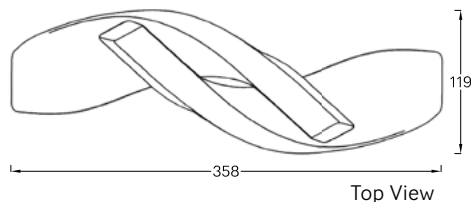

TECHNICAL SKETCHES:

UPON REQUEST:

Glossy Finish

Matte Finish

Cement Finish

Rock Finish

CONTACT: Email: sales@inomodesign.com | Phone: +30 210 0108655 | Offices: Charitos 41, Kolonaki, Athens, GREECE