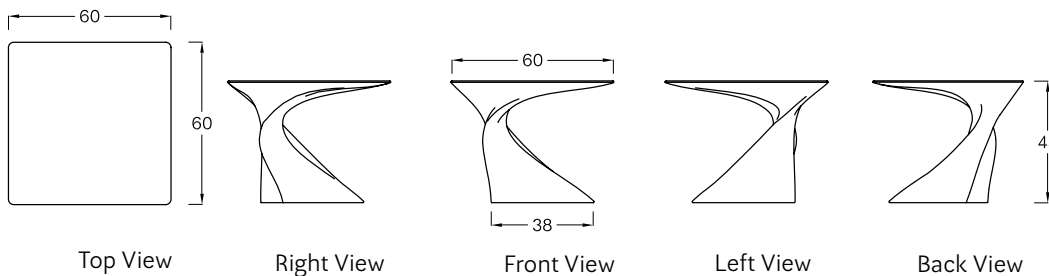

TECHNICAL SKETCHES:

UPON REQUEST:

Glossy Finish

Matte Finish

Cement Finish

Rock Finish

CONTACT: Email: sales@inomodesign.com | Phone: +30 210 0108655 | Offices: Charitos 41, Kolonaki, Athens, GREECE