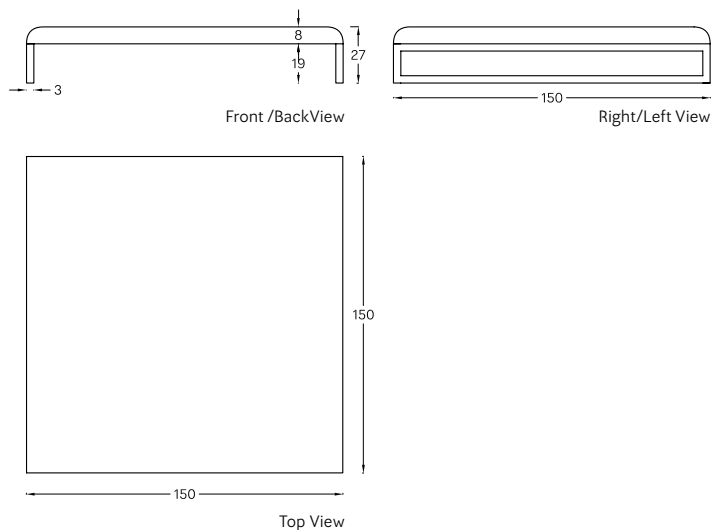

Planet Square Table

Coffee table

View online: inomodesign.com/product/planet-square-table

SPECIFICATIONS / TECHNICAL PROPERTIES:

DESIGNER: INOMO

MATERIALS & TECHNIQUES: Hand lay up Method, Metal

DIMENSIONS: Length x Width x Height= 150 x 150 x 28 cm

Ideal for indoor and outdoor use.

Available in more than 300 RAL colors. Custom colours & finishes can be applied with extra charge.

TECHNICAL SKETCHES:

UPON REQUEST:

Glossy Finish

Matte Finish

Cement Finish

Rock Finish

CONTACT: Email: sales@inomodesign.com | Phone: +30 210 0108655 | Offices: Charitos 41, Kolonaki, Athens, GREECE