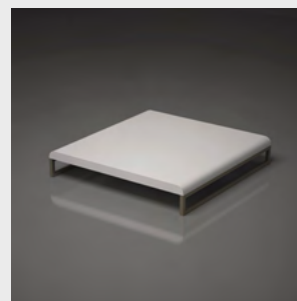

Planet Square Table

Coffee table

View online: inomodesign.com/product/planet-square-table

SPECIFICATIONS / TECHNICAL PROPERTIES:

DESIGNER: INOMO

MATERIALS & TECHNIQUES: Hand lay up Method, Metal

DIMENSIONS: Length x Width x Height= 150 x 150 x 28 cm

Ideal for indoor and outdoor use.

Available in more than 300 RAL colors. Custom colours & finishes can be applied with extra charge.

TECHNICAL SKETCHES:

UPON REQUEST:

Glossy Finish

Matte Finish

Cement Finish