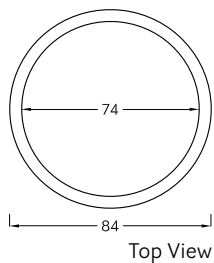

TECHNICAL SKETCHES:

UPON REQUEST:

Glossy Finish

Matte Finish

Cement Finish

Rock Finish

Custom fabric can be applied

CONTACT: Email: sales@inomodesign.com | Phone: +30 210 0108655 | Offices: Charitos 41, Kolonaki, Athens, GREECE

inomodesign

inomodesign

Inomo Design

company/inomo