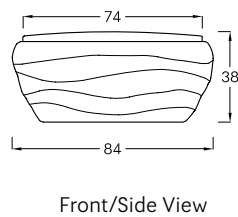

TECHNICAL SKETCHES:

UPON REQUEST:

Glossy Finish

Matte Finish

Cement Finish

Rock Finish

Custom fabric can be applied

CONTACT: Email: sales@inomodesign.com | Phone: +30 210 0108655 | Offices: Charitos 41, Kolonaki, Athens, GREECE

inomodesign

inomodesign

Inomo Design

company/inomo