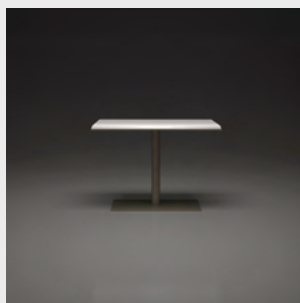

Restaurant Cafe Table

Table

View online: inomodesign.com/product/restaurant-cafe-table

SPECIFICATIONS / TECHNICAL PROPERTIES:

DESIGNER: INOMO

MATERIALS & TECHNIQUES: Hand lay up Method, Metal

DIMENSIONS: Length x Width x Height= 90 x 90 x 61 cm

Ideal for indoor and outdoor use.

Available in more than 300 RAL colors. Custom colours & finishes can be applied with extra charge.

TECHNICAL SKETCHES:

UPON REQUEST:

Glossy Finish

Matte Finish

Cement Finish