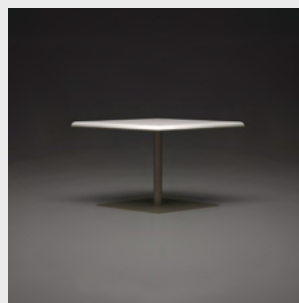

Restaurant Cafe Table

Table

View online: inomodesign.com/product/restaurant-cafe-table

SPECIFICATIONS / TECHNICAL PROPERTIES:

DESIGNER: INOMO

MATERIALS & TECHNIQUES: Hand lay up Method, Metal

DIMENSIONS: Length x Width x Height= 90 x 90 x 61 cm

Ideal for indoor and outdoor use.

Available in more than 300 RAL colors. Custom colours & finishes can be applied with extra charge.

TECHNICAL SKETCHES:

UPON REQUEST:

Glossy Finish

Matte Finish

Cement Finish