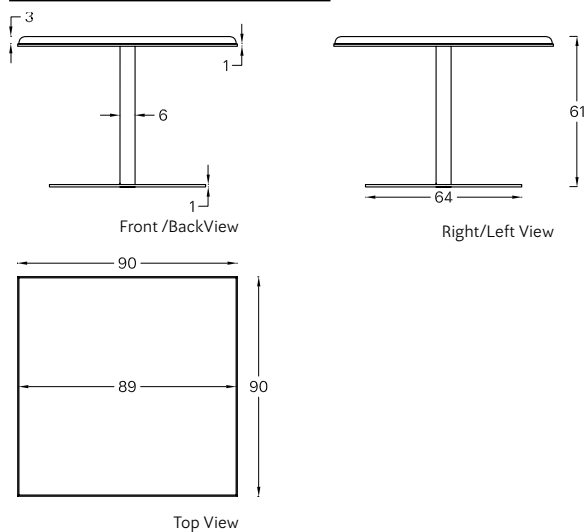

TECHNICAL SKETCHES:

UPON REQUEST:

Glossy Finish

Matte Finish

Cement Finish

Rock Finish

CONTACT: Email: sales@inomodesign.com | Phone: +30 210 0108655 | Offices: Charitos 41, Kolonaki, Athens, GREECE