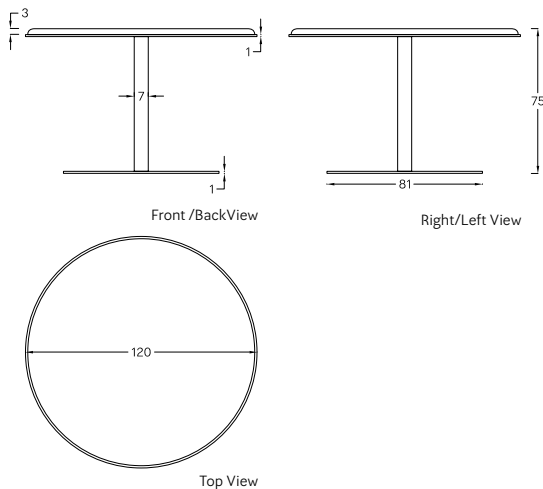

TECHNICAL SKETCHES:

UPON REQUEST:

Glossy Finish

Matte Finish

Cement Finish

Rock Finish

CONTACT: Email: sales@inomodesign.com | Phone: +30 210 0108655 | Offices: Charitos 41, Kolonaki, Athens, GREECE