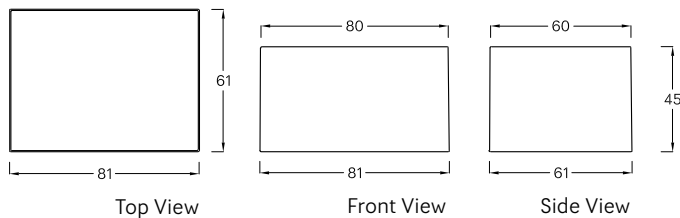

Square Table

Side Table

View online: inomodesign.com/product/square-table

A table ideal for your Beach Bar and by the sea area. Waterproof, Non Corrosive and Sunproof.

SPECIFICATIONS / TECHNICAL PROPERTIES:

DESIGNER: INOMO

MATERIALS & TECHNIQUES: Hand lay up Method, Copper

DIMENSIONS: Length x Width x Height= 80 x 60 x 45 cm

Ideal for indoor and outdoor use.

Available in more than 300 RAL colors. Custom colours & finishes can be applied with extra charge.

TECHNICAL SKETCHES:

UPON REQUEST:

Glossy Finish

Matte Finish

Cement Finish

Rock Finish

CONTACT: Email: sales@inomodesign.com | Phone: +30 210 0108655 | Offices: Charitos 41, Kolonaki, Athens, GREECE

inomodesign

inomodesign

Inomo Design

company/inomo