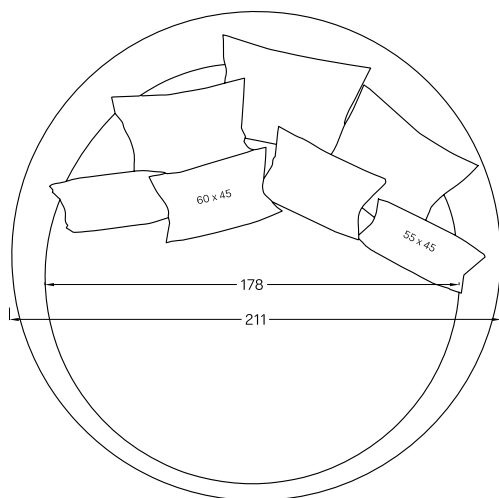

TECHNICAL SKETCHES:

Top View