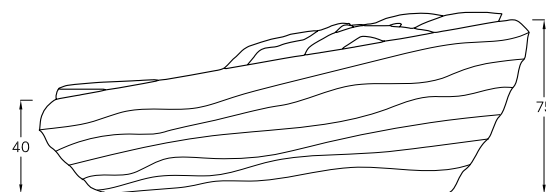

Front View

Side View

UPON REQUEST:

Glossy Finish

Matte Finish

Cement Finish

Rock Finish

Custom fabric can be applied

CONTACT: Email: sales@inomodesign.com | Phone: +30 210 0108655 | Offices: Charitos 41, Kolonaki, Athens, GREECE