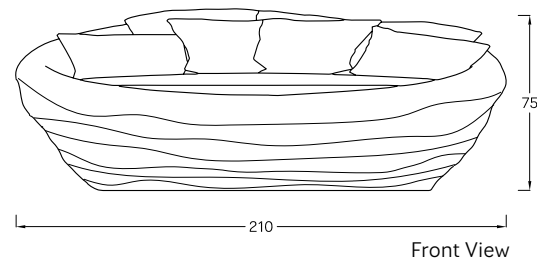

Floating Sunbed

Daybed

View online: inomodesign.com/product/sunbed

A collection of 3 outdoor daybeds with revolutionary design. The daybeds can be installed at home, on the sand or afloat, into the sea securely anchored in shallow water or into the pool.

The collection aims to offer a new, unique, experience to the customer as it is the first floating daybed collection. WAVES Collection brings the comfort and the quality of interior furniture to outdoor use without losing it's original qualities.

As every INOMO product, it is suitable for outside use, even in the most extreme weather conditions since it is made of fiberglass using the hand lay up, handmade, method.

Let the rhythm of the water set your soul free.

SPECIFICATIONS / TECHNICAL PROPERTIES:

COLLECTION: Waves Collection

DESIGNER: Manos Tsiklitis

MATERIALS & TECHNIQUES: Hand lay up Method, Fabric

DIMENSIONS: Fiberglass Base: Length x Width x Height = 210 x 210 x 75 cm

Base Cushion: 170 length X 10 thickness cm

Throw Pillows: 60 x 60 + 45 x 45 cm Ideal for indoor and outdoor use.

Available in more than 300 RAL colors. Custom colours & finishes can be applied with extra charge.

TECHNICAL SKETCHES:

UPON REQUEST:

Glossy Finish

Matte Finish

Cement Finish

Rock Finish

Custom fabric can be applied

CONTACT: Email: sales@inomodesign.com | Phone: +30 210 0108655 | Offices: Charitos 41, Kolonaki, Athens, GREECE