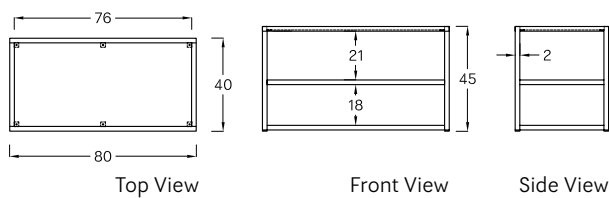

Waitress Table

Side Table

View online: inomodesign.com/product/waitress-table

A table ideal for your Beach Bar and by the sea area. Waterproof, Non Corrosive and Sunproof.

SPECIFICATIONS / TECHNICAL PROPERTIES:

DESIGNER: INOMO

MATERIALS & TECHNIQUES: Hand lay up Method, Copper

DIMENSIONS: Length x Width x Height= 1 80 x 40 x 45 cm

Ideal for indoor and outdoor use.

Available in more than 300 RAL colors. Custom colours & finishes can be applied with extra charge.

TECHNICAL SKETCHES:

UPON REQUEST:

Glossy Finish

Matte Finish

Cement Finish

Rock Finish

CONTACT: Email: sales@inomodesign.com | Phone: +30 210 0108655 | Offices: Charitos 41, Kolonaki, Athens, GREECE