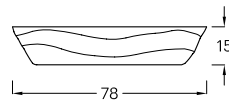

Front/Side View