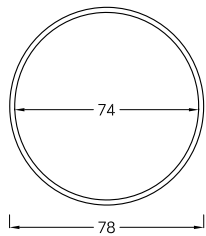

TECHNICAL SKETCHES:

Top View