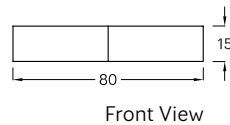

TECHNICAL SKETCHES:

UPON REQUEST:

Glossy Finish

Matte Finish

Cement Finish

Rock Finish

CONTACT: Email: sales@inomodesign.com | Phone: +30 210 0108655 | Offices: Charitos 41, Kolonaki, Athens, GREECE