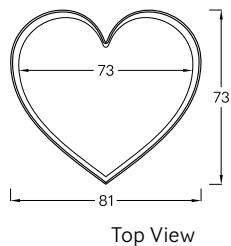

TECHNICAL SKETCHES:

UPON REQUEST:

Glossy Finish

Matte Finish

Cement Finish

Rock Finish

CONTACT: Email: sales@inomodesign.com | Phone: +30 210 0108655 | Offices: Charitos 41, Kolonaki, Athens, GREECE